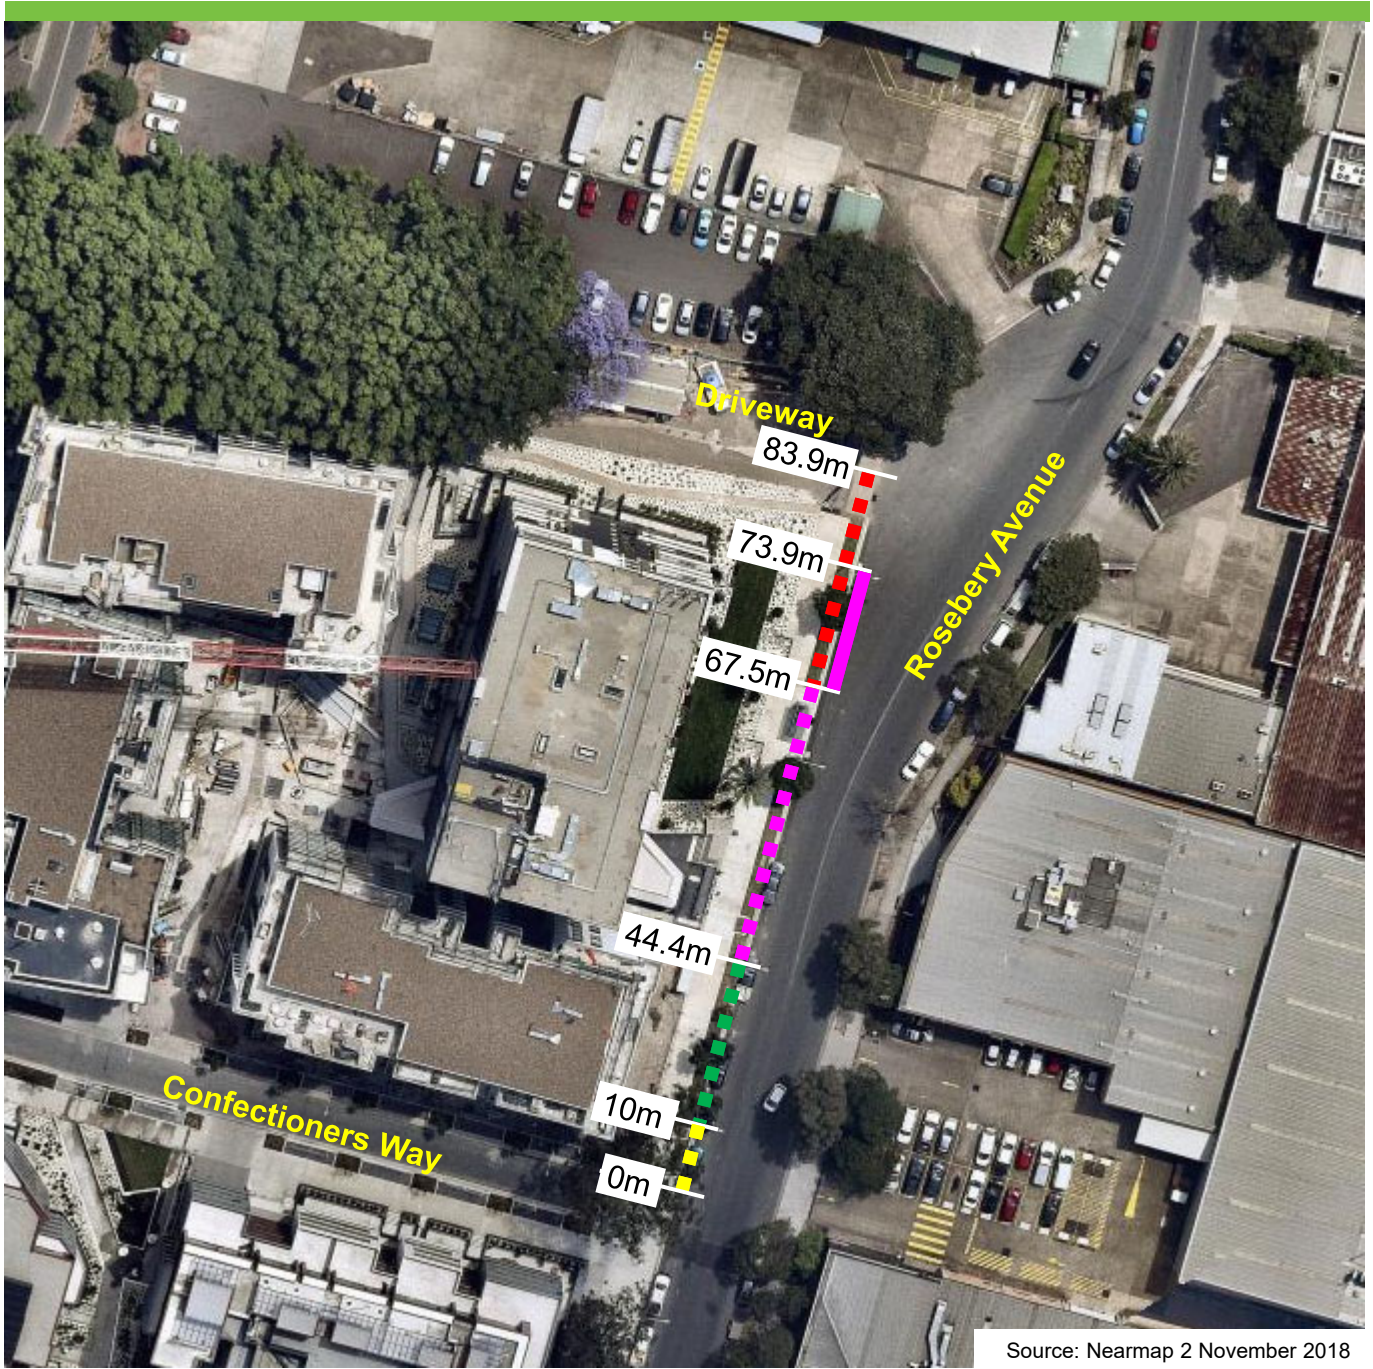

Proposal

Rosebery Avenue, Rosebery
Proposed parking changes

Existing

- ■ ■ "No Stopping"
- ■ ■ "No Parking"
- ■ ■ "2P 8am-8pm"
- ■ ■ "Bus Zone"

Proposed

- ■ ■ "Bus Zone"